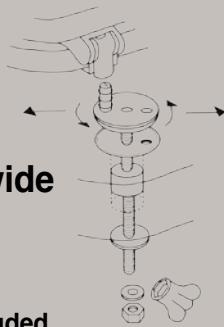

Start your new bathroom – remodeling project by designing it around one of our fun, colorful and very stylish Italian Toilet Seats. Select a solid color “or” try the melded colors, for more of a custom made look.

All Toilet seats in each color are available in:
“Il Tondo” – round or
“Il Lungo” – for elongated bowls.

The Art of fine living and the Pleasure of seating can now be reflected in your home.

The luster is there for life.

These unusual Colors and fashionable Patterns create an individual look for your private bath and home, They inspire the skilled craftsman or the homeowner to become their own interior designer for this new décor. Some new Towels, some paint and poof - you have a new bathroom.

These Italian Fashion seats are now available in the US. They fit all American Toilets – old & new.

- 7-Year limited guarantee.
- The seats are produced with a co-injection process that yields startling color & a smooth blending into an acrylic finish.
- Washes with soap and water. They are anti-bacterial in nature. Nothing sticks to these seats.

- Beautiful to behold
- Luxuriant to the touch
- Colorful to the eye
- Fashionable “alla moda”
- Fun with Possibilities
- Art meets function
- Enjoy leisure while enhancing your home

- Heavy luxury fixing
- Brass/chrome with wide adjustment range.

Assembly is extremely easy.
All necessary hardware is included.

TRANSLUCENT Item# D18.5TS-GR
“Il lungo” green (elongated)