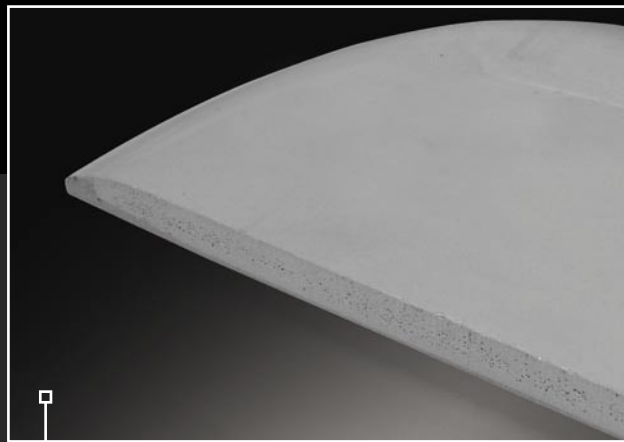

# il lungo

D18.5

For elongated bowls  
Net Weight: 8 lb.

## THE MATERIAL

The material we use is a composite multi-layer techno-polymer, and the process involved (CO-INJECTION systems) is the highest standards in plastic manufacturing. The result is an outer, smooth aesthetic SAN skin, and an inner expanded closed cell modified ABS resin with high mechanical resistance that behaves like a bone and gives exceptional strength to the toilet seat. Our toilet seats are anti-bacterial, do not absorb humidity, nor are adversely affected by salts, acid and grease.