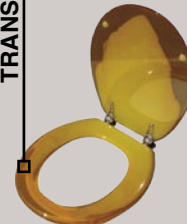

Assembly is extremely easy.  
 All necessary hardware is included.

**TRANSLUCENT** Item# D18.5TS-GR  
 “Il lungo” green (elongated)

**TRANSLUCENT** Item# D18.5TS-BL  
 “Il lungo” blue (elongated)

**TRANSLUCENT** Item# D18.5TS-Y  
 “Il lungo” yellow (elongated)