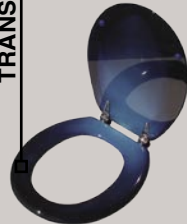

TRANSLUCENT Item# D18.5TS-BL
“Il lungo” blue (elongated)